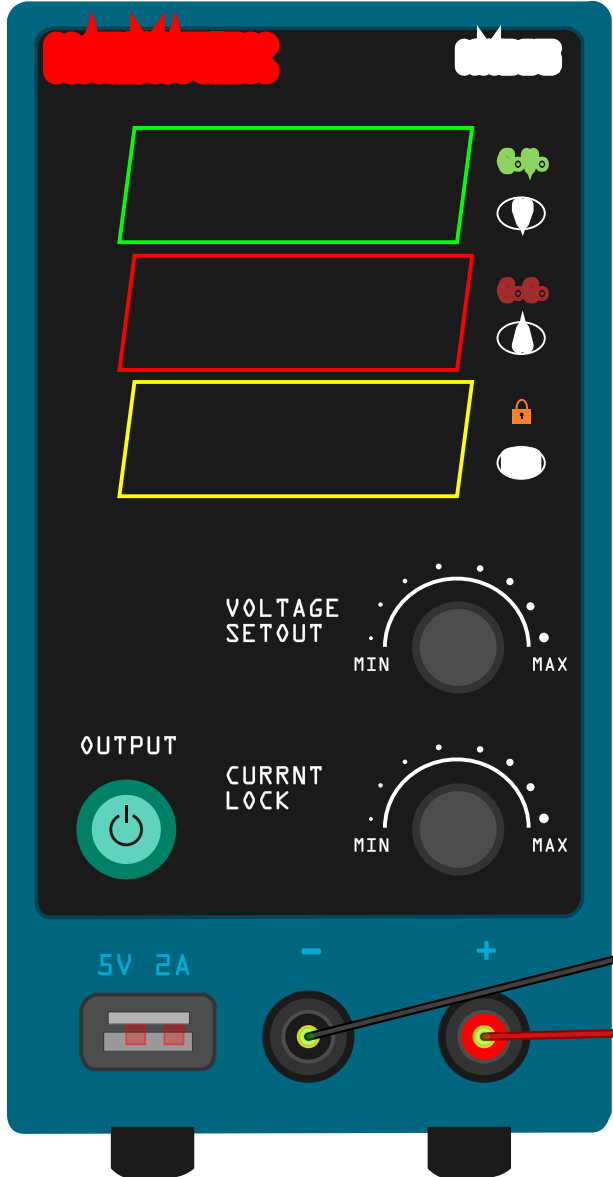

12 V or whatever the fan needs, or whatever you want to give it

SHT31

normally open