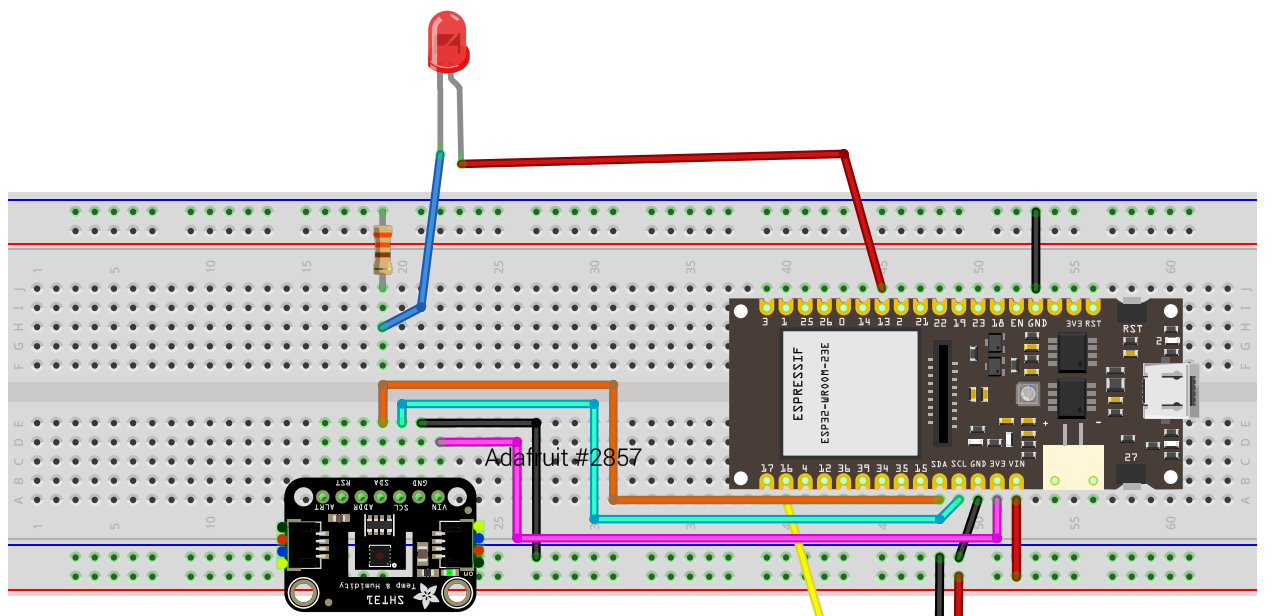

12 V or whatever the fan needs, or whatever you want to give it

SHT31

normally open